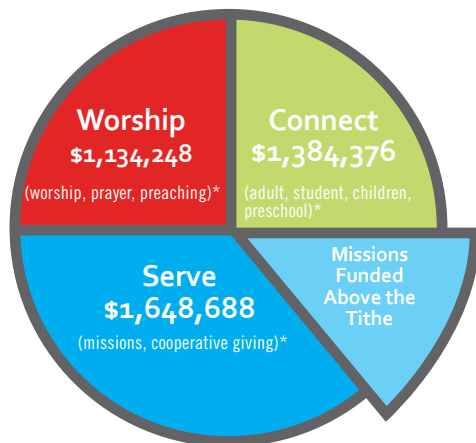

2019 MINISTRY PLAN

$4,167,312

We will prioritize the financial gifts into three strategic initiatives:

* Related expenses including personnel and debt

Missions Funded Above the Tithe	$239,050
Local Missions	$50,000
Missionary Support	$35,800
Hands & Feet	$70,000
Mission Teams	$51,000
Ends of the Earth	$32,250

Our strategy to develop our families and connect people with Jesus is to **WORSHIP, CONNECT, and SERVE.**

Worship

God made us to worship Him. As we worship Him, He reveals to us His glory and His purpose. At TSC, we worship Him with music, hearing His Word, prayer, giving, baptism, and communion.

Connect

God expects His followers to grow up into the image of Christ. Our Connect Groups and other special services and events focus on developing each other, learning to obey His Word, and living in connection with God, one-another, and our neighbors. We will be hearers and doers of His Word, James 1:22.

Serve

God calls us to go into all the world. Our strategy for reaching our community, nation, and the world is centered on sharing the Good News of Christ. We serve in our church, throughout Middle Tennessee, in other cities, and throughout other nations.

4 WAYS TO GIVE

ONLINE
TSClife.org/give

SERVICES

TEXT
[615-378-6006](tel:615-378-6006)

MAIL

For greater details visit TSClife.org/vision
Questions? Email finance@TSClife.org